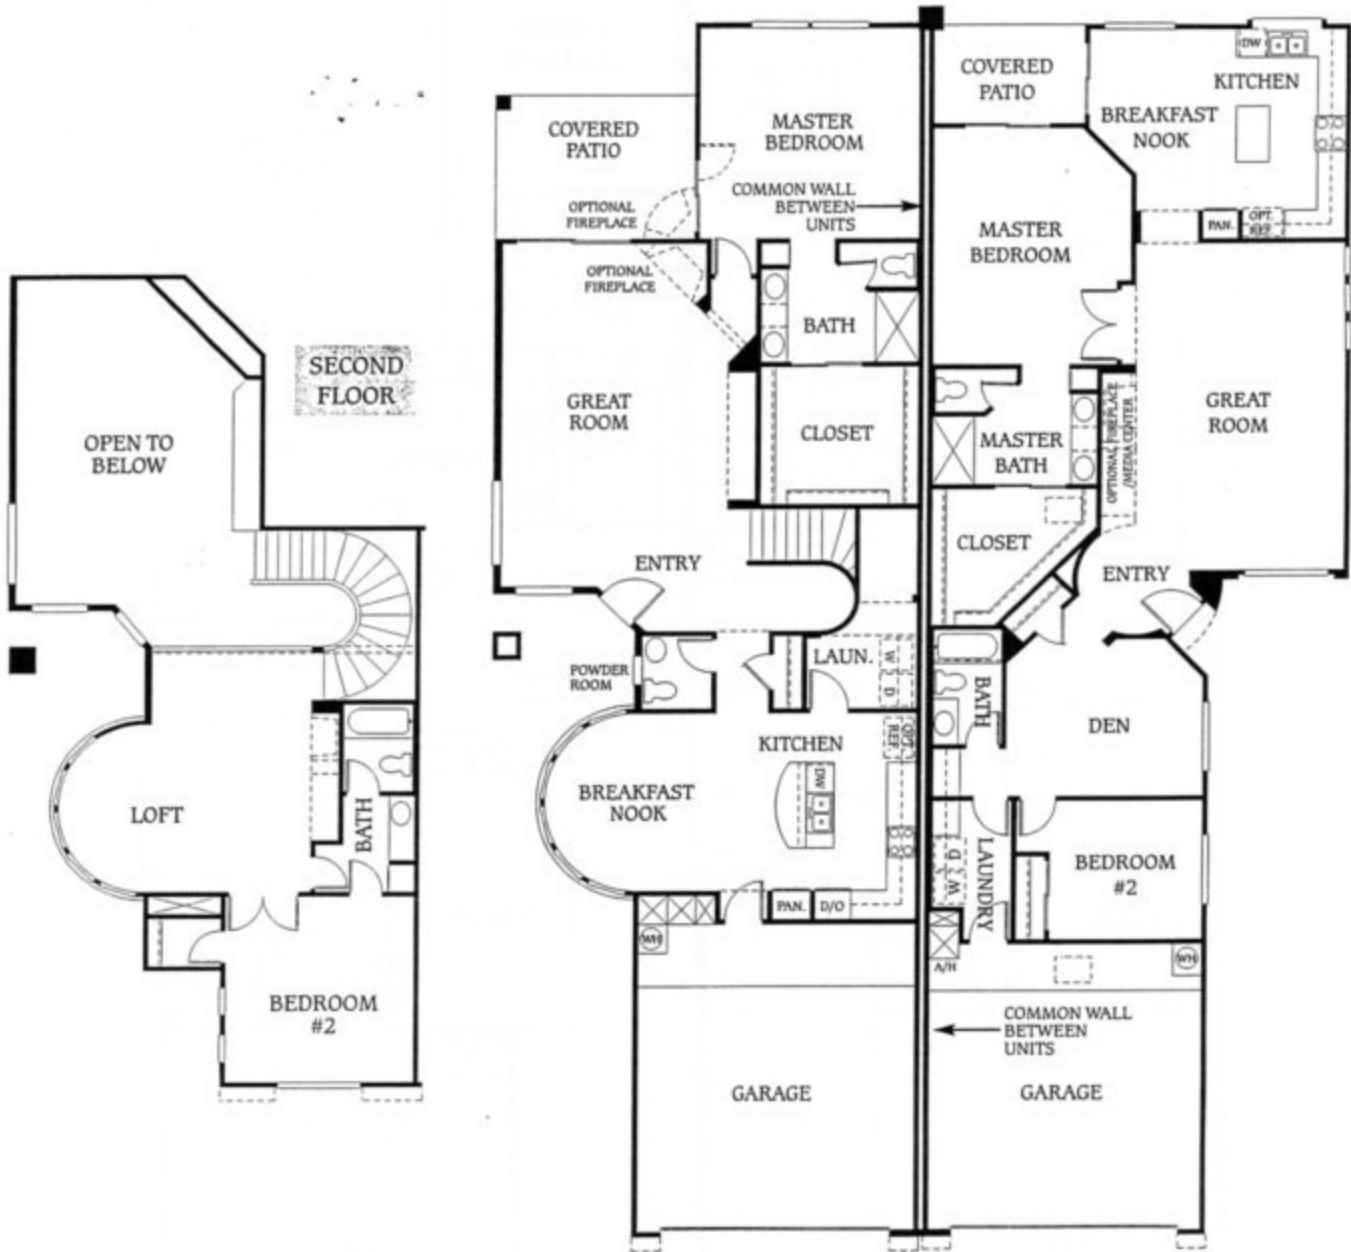

Preliminary

The St. Tropez-#2165

The Verona-#1635

2 Story, 2 Bedrooms, Loft, 2 1/2 Baths,
2-Car Garage, 2,165 Square Feet

2 Bedrooms, Den, 2 Baths,
2-Car Garage, 1,635 Square Feet

The St. Tropez #2165 and The Verona #1635 duplex can be built as:

- Verona #1635/Verona #1635
- St. Tropez #2165/Verona #1635 (As featured above)
- St. Tropez #2165/St. Tropez #2165

Floorplans not to scale · Effective date 5/00