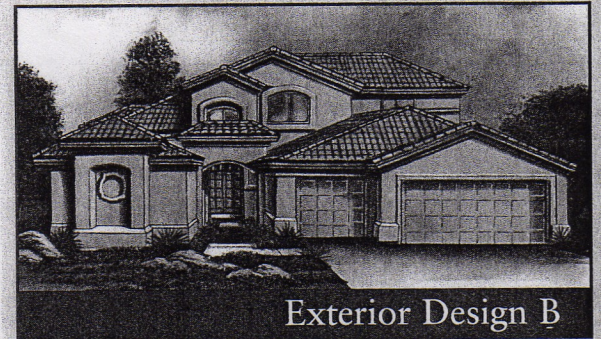

2 Story - 3 Bedrooms, Den, 4th Bedroom),
 2-1/2 Baths, Guest Suite w/Full Bath,
 3484 Livable Sq. Ft. - Exterior Design A

SUNDANCE 3484

Recessed windows and pop-outs will vary on exterior designs shown.