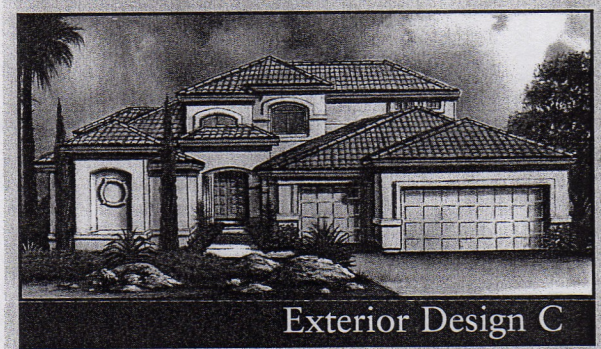

2 Story - 3 Bedrooms, Den, 4th Bedroom),
 2-1/2 Baths, Guest Suite w/Full Bath,
 3484 Livable Sq. Ft. - Exterior Design A

SUNDANCE 3484

Recessed windows and pop-outs will vary on exterior designs shown.