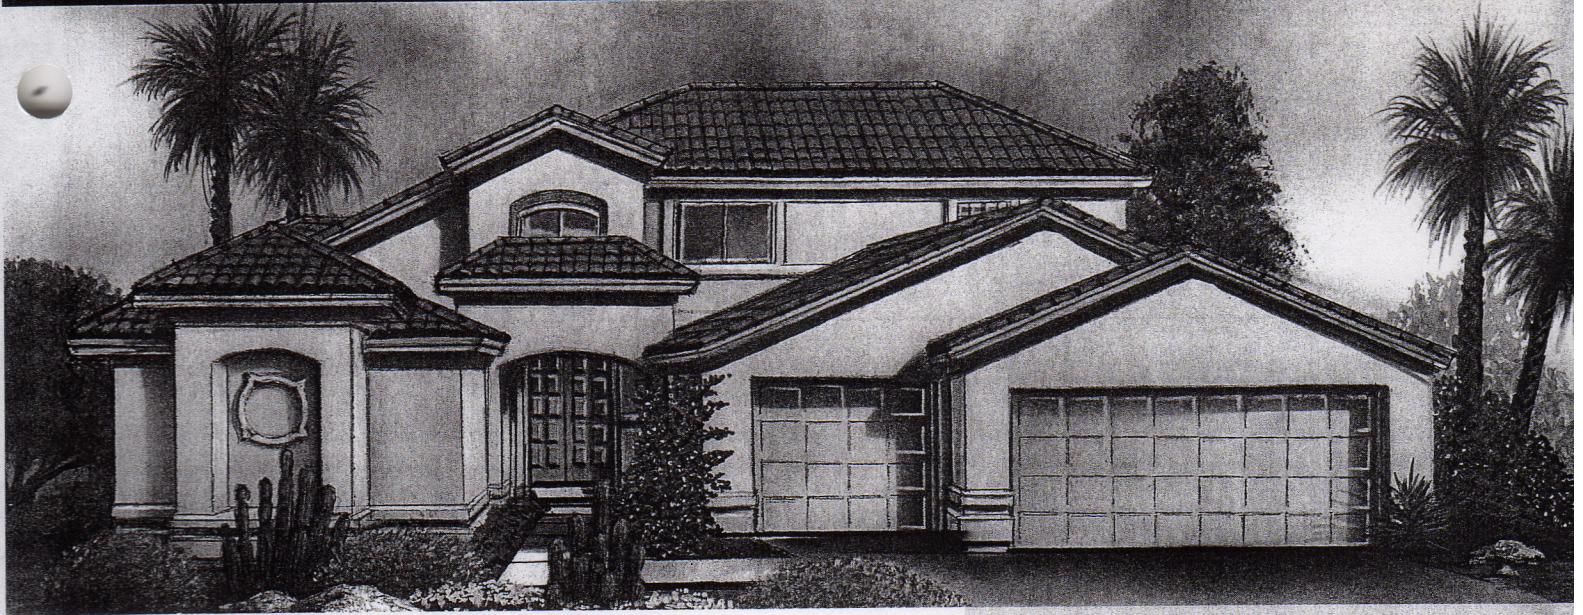

2 Story - 3 Bedrooms, Den, 4th Bedroom),
 2-1/2 Baths, Guest Suite w/Full Bath,
 3484 Livable Sq. Ft. - Exterior Design A

SUNDANCE 3484

Recessed windows and pop-outs will vary on exterior designs shown.

OPTIONAL EXPANDED MASTER BEDROOM