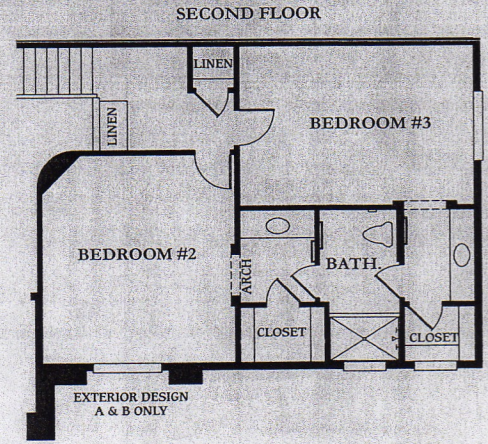

2 Story - 3 Bedrooms, Den, 4th Bedroom),
 2-1/2 Baths, Guest Suite w/Full Bath,
 3484 Livable Sq. Ft. - Exterior Design A

SUNDANCE 3484

Recessed windows and pop-outs will vary on exterior designs shown.

OPTIONAL EXPANDED MASTER BEDROOM