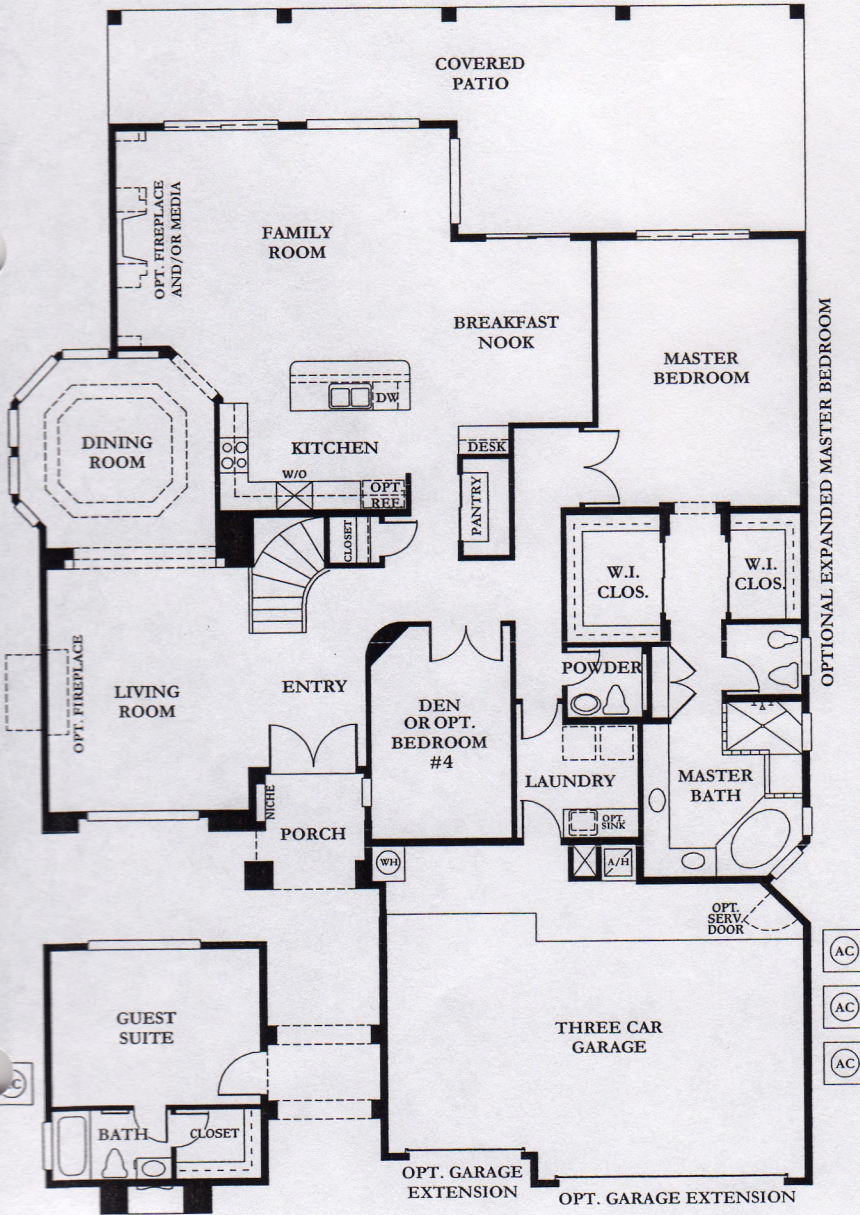

2 Story - 3 Bedrooms, Den, 4th Bedroom),
 2-1/2 Baths, Guest Suite w/Full Bath,
 3484 Livable Sq. Ft. - Exterior Design A

SUNDANCE 3484

Recessed windows and pop-outs will vary on exterior designs shown.

OPTIONAL EXPANDED MASTER BEDROOM