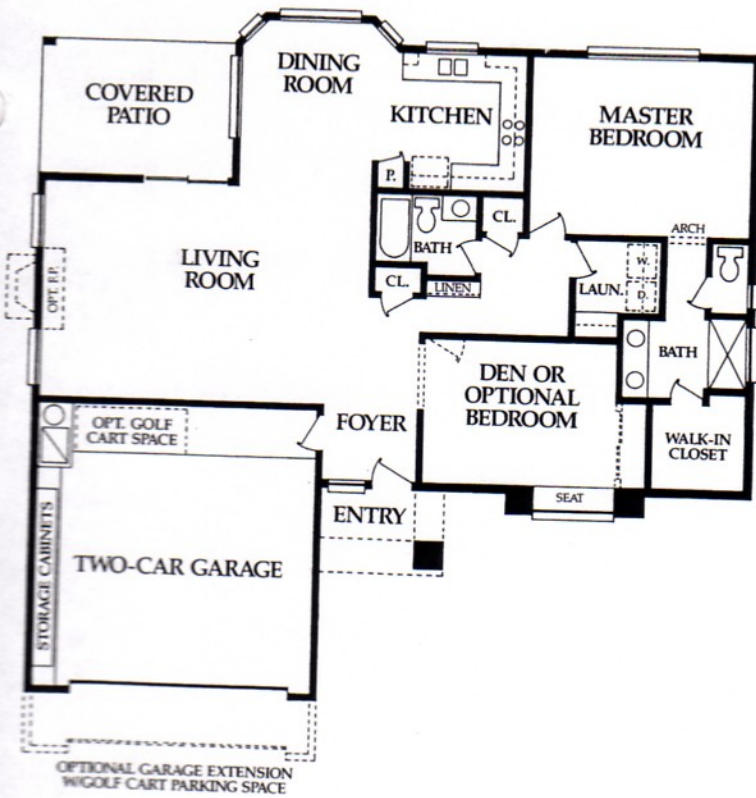

THE SONORA - Plan 1420

1,425 Livable Square Feet. 1 Bedroom, Den (Optional 2nd Bedroom), 2 Baths.

Elevation B

Elevation A

Elevation C