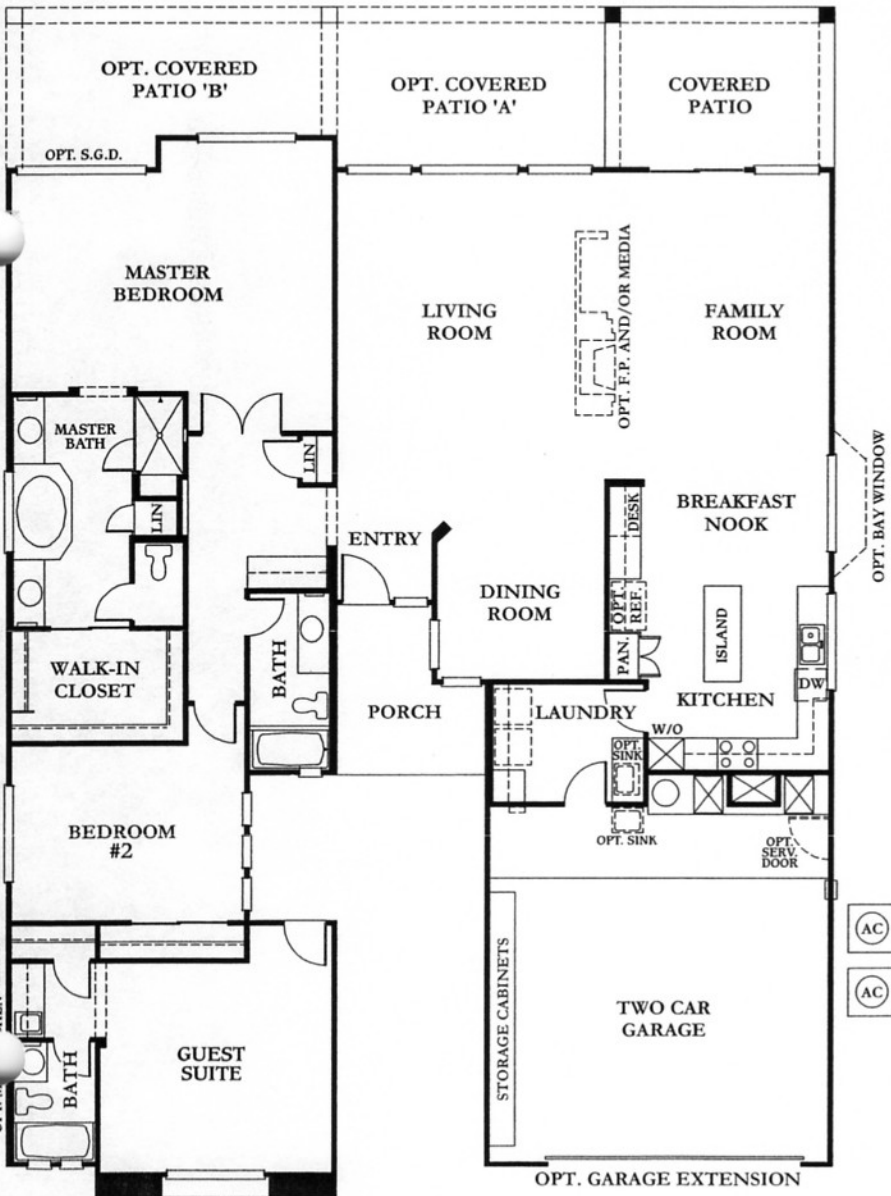

2 Bedrooms, 2 Baths, Guest Suite w/Full Bath,
2405 Livable Sq. Ft. - Exterior Design B

PONDEROSA 2405

2405