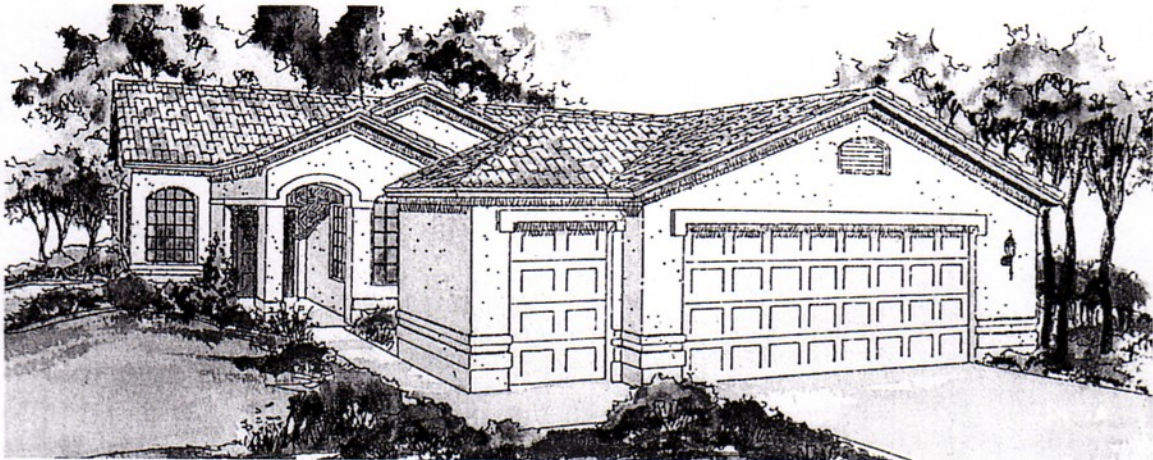

THE FIESTA - Plan 2052

2,056 Livable Square Feet. 2 Master Suites, 2 Baths. Shown with Optional Golf Cart Garage.

Elevation A

SPECIAL FEATURES

- ◆ Built-In Desk in Kitchen
- ◆ Breakfast Bar
- ◆ Glass Block In Master Bath
- ◆ Built-In Microwave
- ◆ Storage Cabinets in Laundry Room & Garage

Elevation B

Elevation C

Elevation D