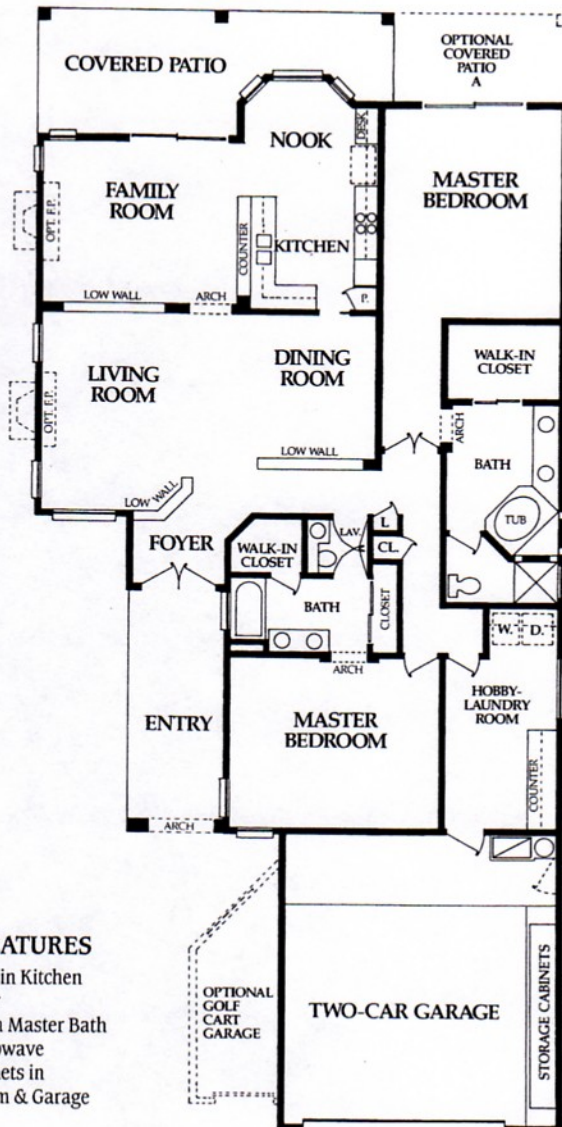

THE FIESTA - Plan 2052

2,056 Livable Square Feet. 2 Master Suites, 2 Baths. Shown with Optional Golf Cart Garage.

Elevation A

SPECIAL FEATURES

- ◆ Built-In Desk in Kitchen
- ◆ Breakfast Bar
- ◆ Glass Block In Master Bath
- ◆ Built-In Microwave
- ◆ Storage Cabinets in Laundry Room & Garage

Elevation B

Elevation C

Elevation D