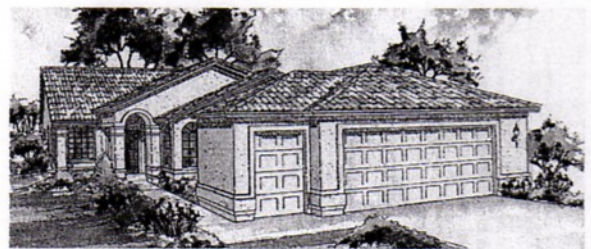

THE FIESTA - Plan 2052

2,056 Livable Square Feet. 2 Master Suites, 2 Baths. Shown with Optional Golf Cart Garage.

Elevation A

SPECIAL FEATURES

- ◆ Built-In Desk in Kitchen
- ◆ Breakfast Bar
- ◆ Glass Block In Master Bath
- ◆ Built-In Microwave
- ◆ Storage Cabinets in Laundry Room & Garage