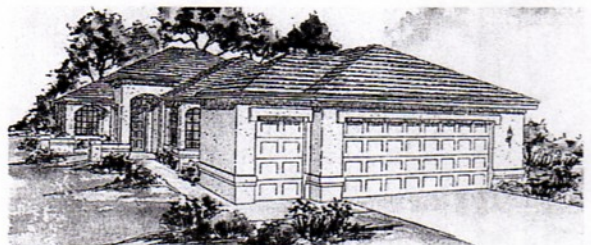

Elevation C