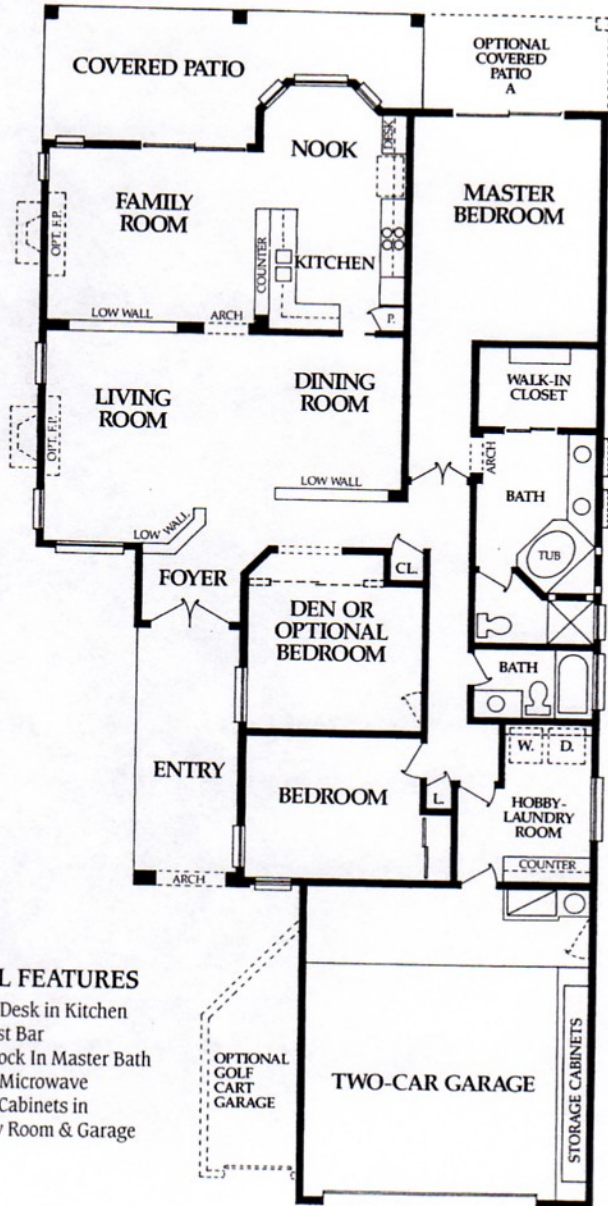

# THE FIESTA - Plan 2050

2,056 Livable Square Feet. 2 Bedrooms, Den (Optional 3rd Bedroom), 2 Baths.

Elevation A

### SPECIAL FEATURES

- ◆ Built-In Desk in Kitchen
- ◆ Breakfast Bar
- ◆ Glass Block In Master Bath
- ◆ Built-In Microwave
- ◆ Storage Cabinets in Laundry Room & Garage

Elevation B

Elevation C

Elevation D