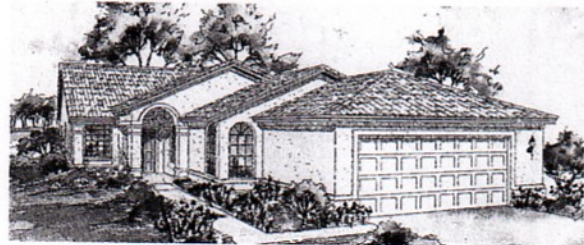

Elevation B