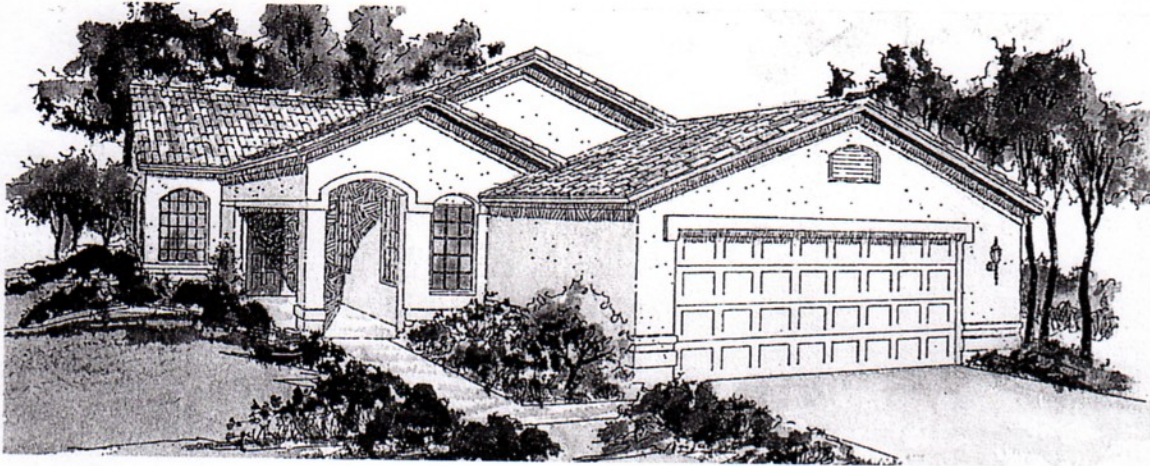

# THE FIESTA - Plan 2050

2,056 Livable Square Feet. 2 Bedrooms, Den (Optional 3rd Bedroom), 2 Baths.

Elevation A