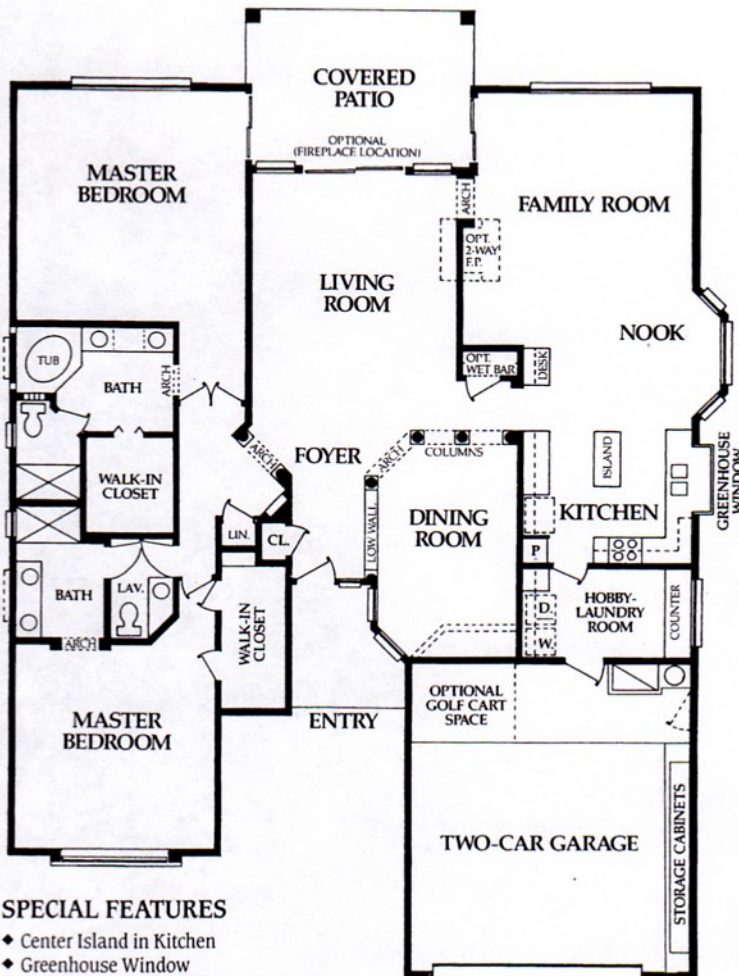

THE ESTANCIA - Plan 2422

2,420 Livable Square Feet. 2 Master Suites, 2 Baths.

Elevation D

SPECIAL FEATURES

- ◆ Center Island in Kitchen
- ◆ Greenhouse Window
- ◆ Glass Block in Master Bath
- ◆ Built-In Microwave
- ◆ Storage Cabinets in Laundry Room & Garage

Elevation A

Elevation B

Elevation C