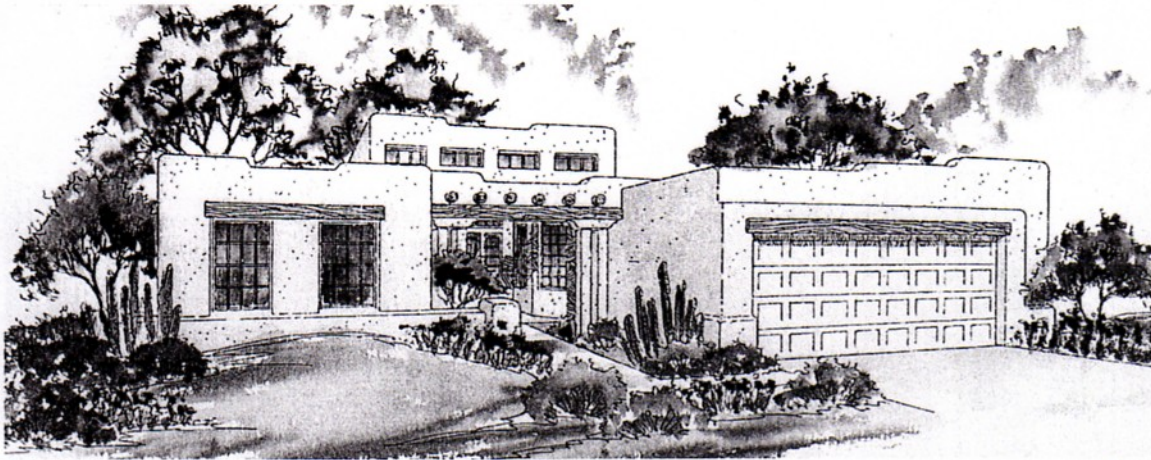

THE ESTANCIA - Plan 2422

2,420 Livable Square Feet. 2 Master Suites, 2 Baths.

Elevation D

SPECIAL FEATURES

- ◆ Center Island in Kitchen
- ◆ Greenhouse Window
- ◆ Glass Block in Master Bath
- ◆ Built-In Microwave
- ◆ Storage Cabinets in Laundry Room & Garage

Elevation A

Elevation B

Elevation C