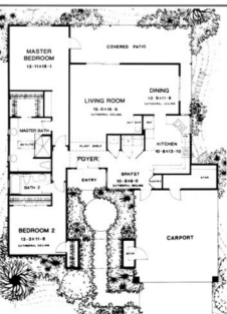

Elev. - A

Elev. - B

The Shawnee

2 Bedroom, 2 Bath,
Carport
Model # 602
Approx. Sq. Ft. - 1655

A Santa Fe elevation is available on this residence. A color rendering is on display in the sales center or ask your sales counselor for more information.