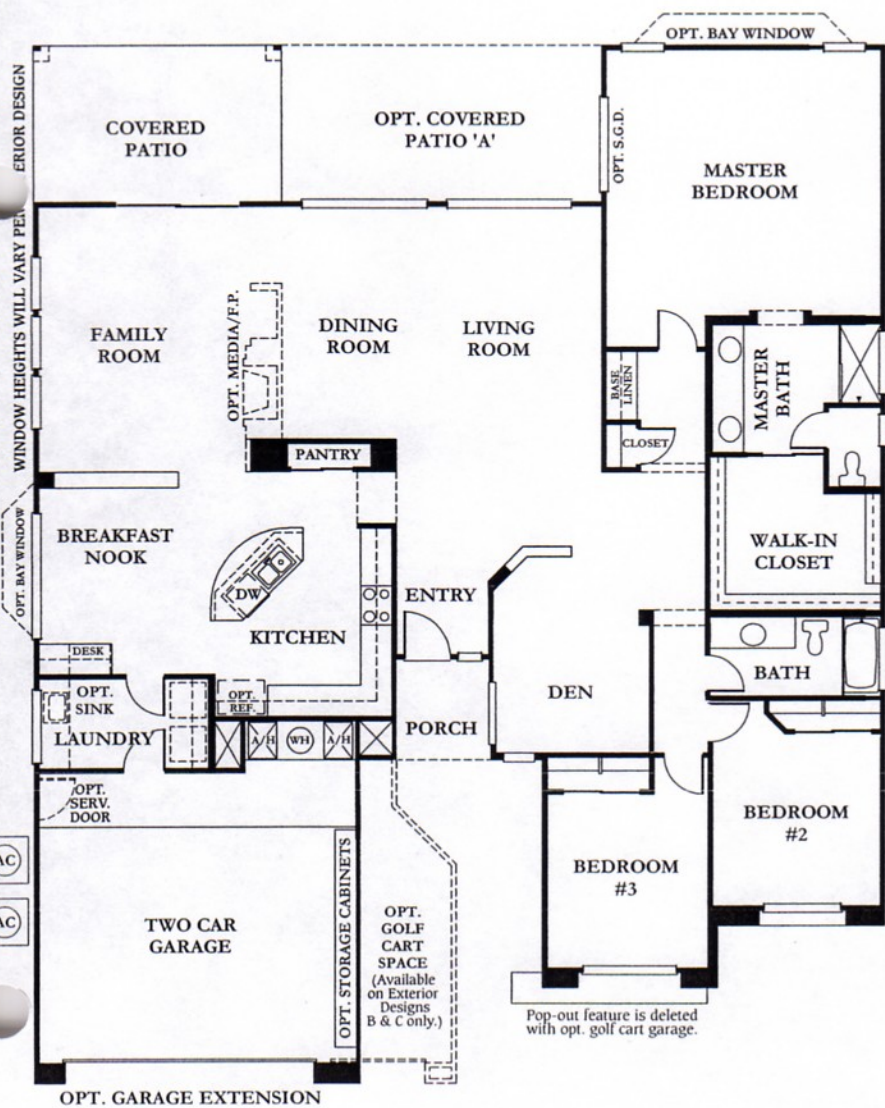

3 Bedrooms, Den, 2 Baths,
2361 Sq. Ft. - Exterior Design C

MONTANA 2360

2360