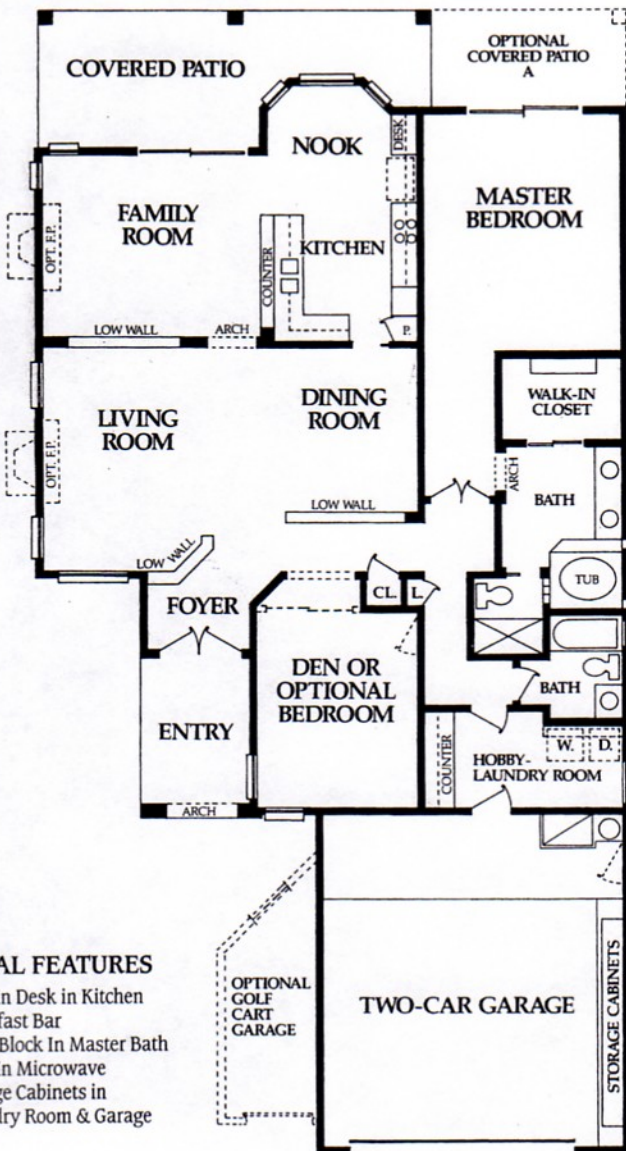

THE FIESTA - Plan 1840

1,844 Livable Square Feet. 1 Bedroom, Den (Optional 2nd Bedroom), 2 Baths.

Elevation A

SPECIAL FEATURES

- ◆ Built-In Desk in Kitchen
- ◆ Breakfast Bar
- ◆ Glass Block In Master Bath
- ◆ Built-In Microwave
- ◆ Storage Cabinets in Laundry Room & Garage

OPTIONAL
GOLF
CART
GARAGE

Elevation B

Elevation C

Elevation D