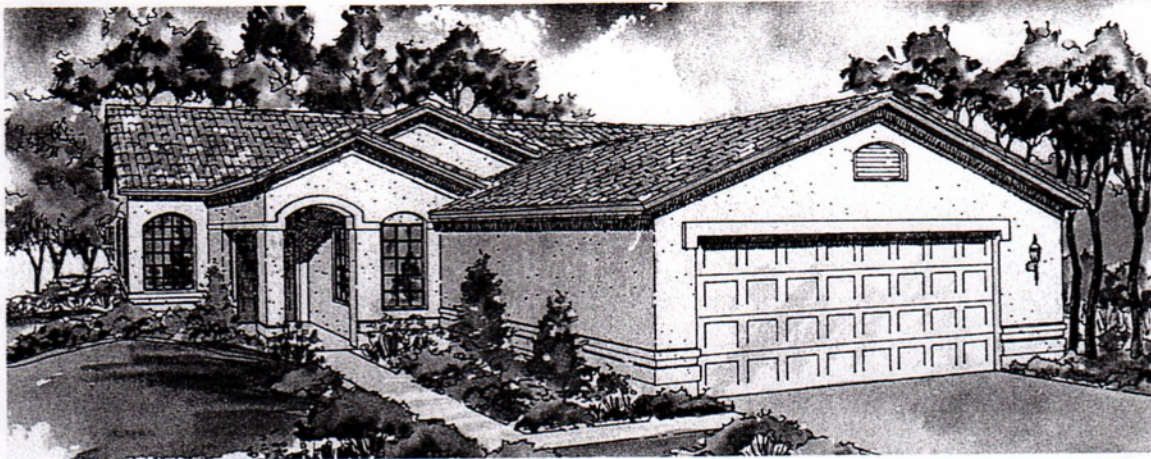

THE FIESTA - Plan 1840

1,844 Livable Square Feet. 1 Bedroom, Den (Optional 2nd Bedroom), 2 Baths.

Elevation A

SPECIAL FEATURES

- ◆ Built-In Desk in Kitchen
- ◆ Breakfast Bar
- ◆ Glass Block In Master Bath
- ◆ Built-In Microwave
- ◆ Storage Cabinets in Laundry Room & Garage

OPTIONAL
GOLF
CART
GARAGE

Elevation B

Elevation C

Elevation D