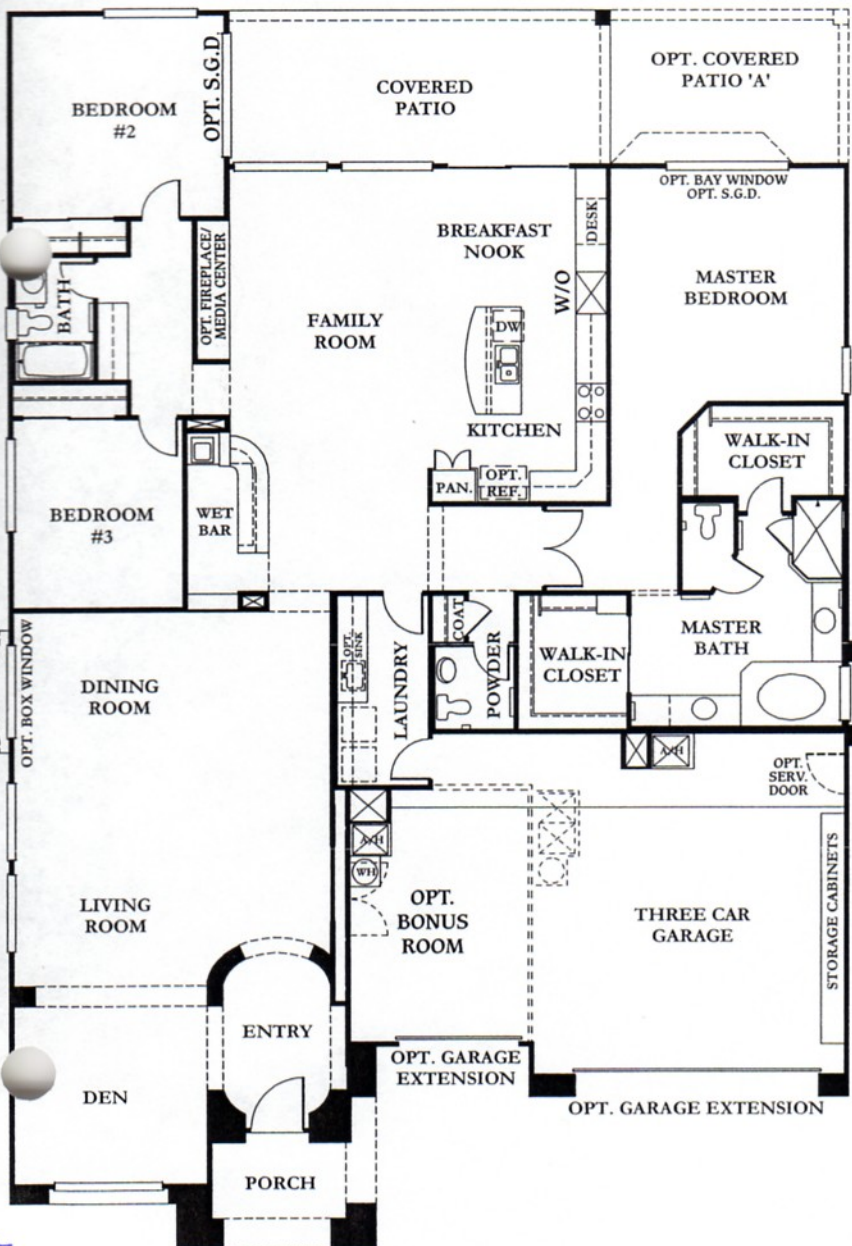

3 Bedrooms, Den, 2-1/2 Baths, 3 Car Garage
 2835 Sq. Ft. - Exterior Design D

CHEYENNE 2835

Exterior Design D comes with stuccoed soffit near roof overhang.

2835