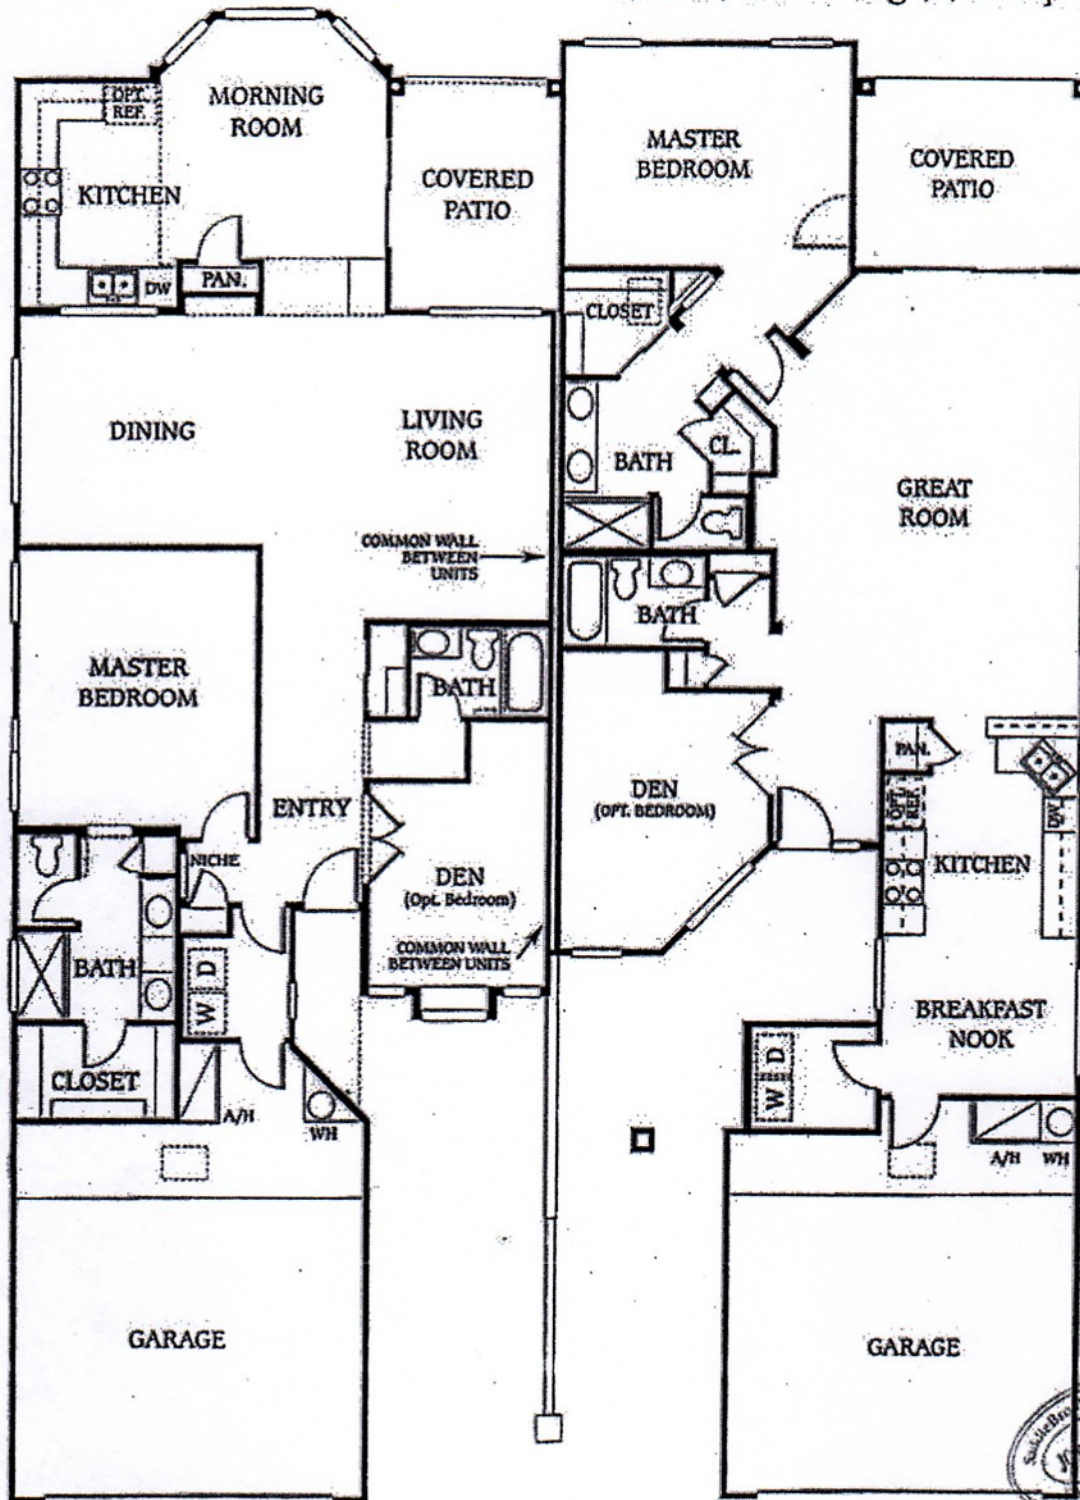

The Capri-#1525

1 Bedroom, Den (Optional 2nd Bedroom),
2 Baths, 2-Car Garage, 1,525 Square Feet

The San Remo-#1457

1 Bedroom, Den (Optional 2nd Bedroom),
2 Baths, 2-Car Garage, 1,452 Square Feet

Floorplans not to scale - Effective date 5/00